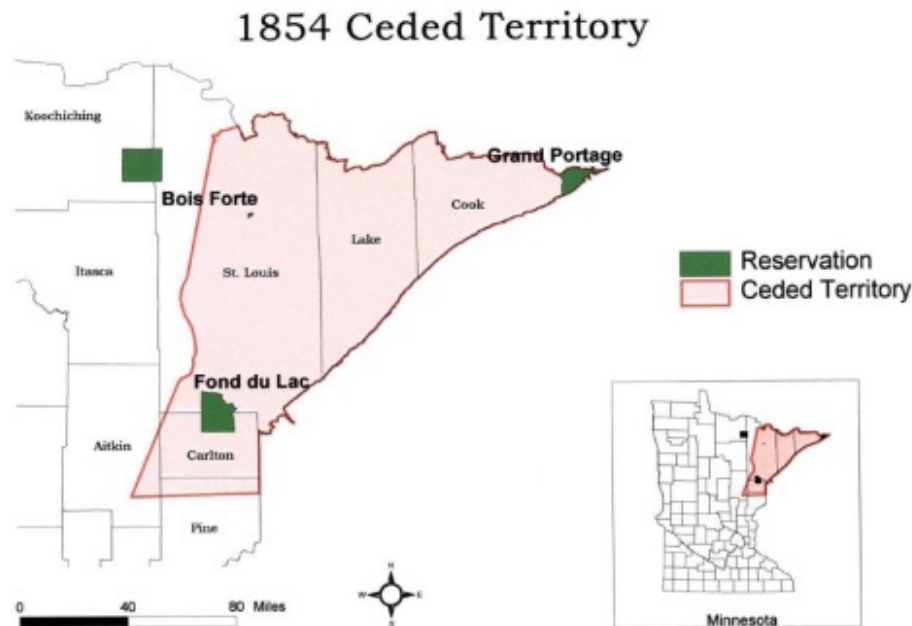

Vermilion River from Lake Vermilion to Crane Lake, Little Vermillion Lake, Loon Lake (near Crane Lake), West Twin Lake (near Burntside)

- Multiple Counties: Lake Superior, Cloquet River from Island Lake to the St. Louis River, St. Louis River downstream of the Cloquet River

Viral Hemorrhagic Septicemia (VHS):

- Multiple Counties: St. Louis River, downstream of the Fond du Lac Dam, Lake Superior and tributaries to Lake Superior

White Perch:

- Multiple Counties: St. Louis River, downstream of the Fond du Lac Dam, Lake Superior and tributaries to Lake Superior

Zebra Mussels:

- St. Louis County: Pike Lake (near Hermantown), Mud Lake (near Twig Station), White Pine River, Gilbert Pit (Lake Ore-Be-Gone), Rouchleau Mine Pit (connected to Mesabi Mt. or Missabe Mtn. Pit)
- Lake County: Crooked Lake (near Finland), Unnamed creek between Crooked Lake and Houghtaling Creek, Artlip Lake, Houghtaling Creek downstream of the mouth of the unnamed creek draining Artlip Lake
- Multiple Counties: St. Louis River, downstream of White Pine River, Lake Superior and tributaries to Lake Superior

April 2020